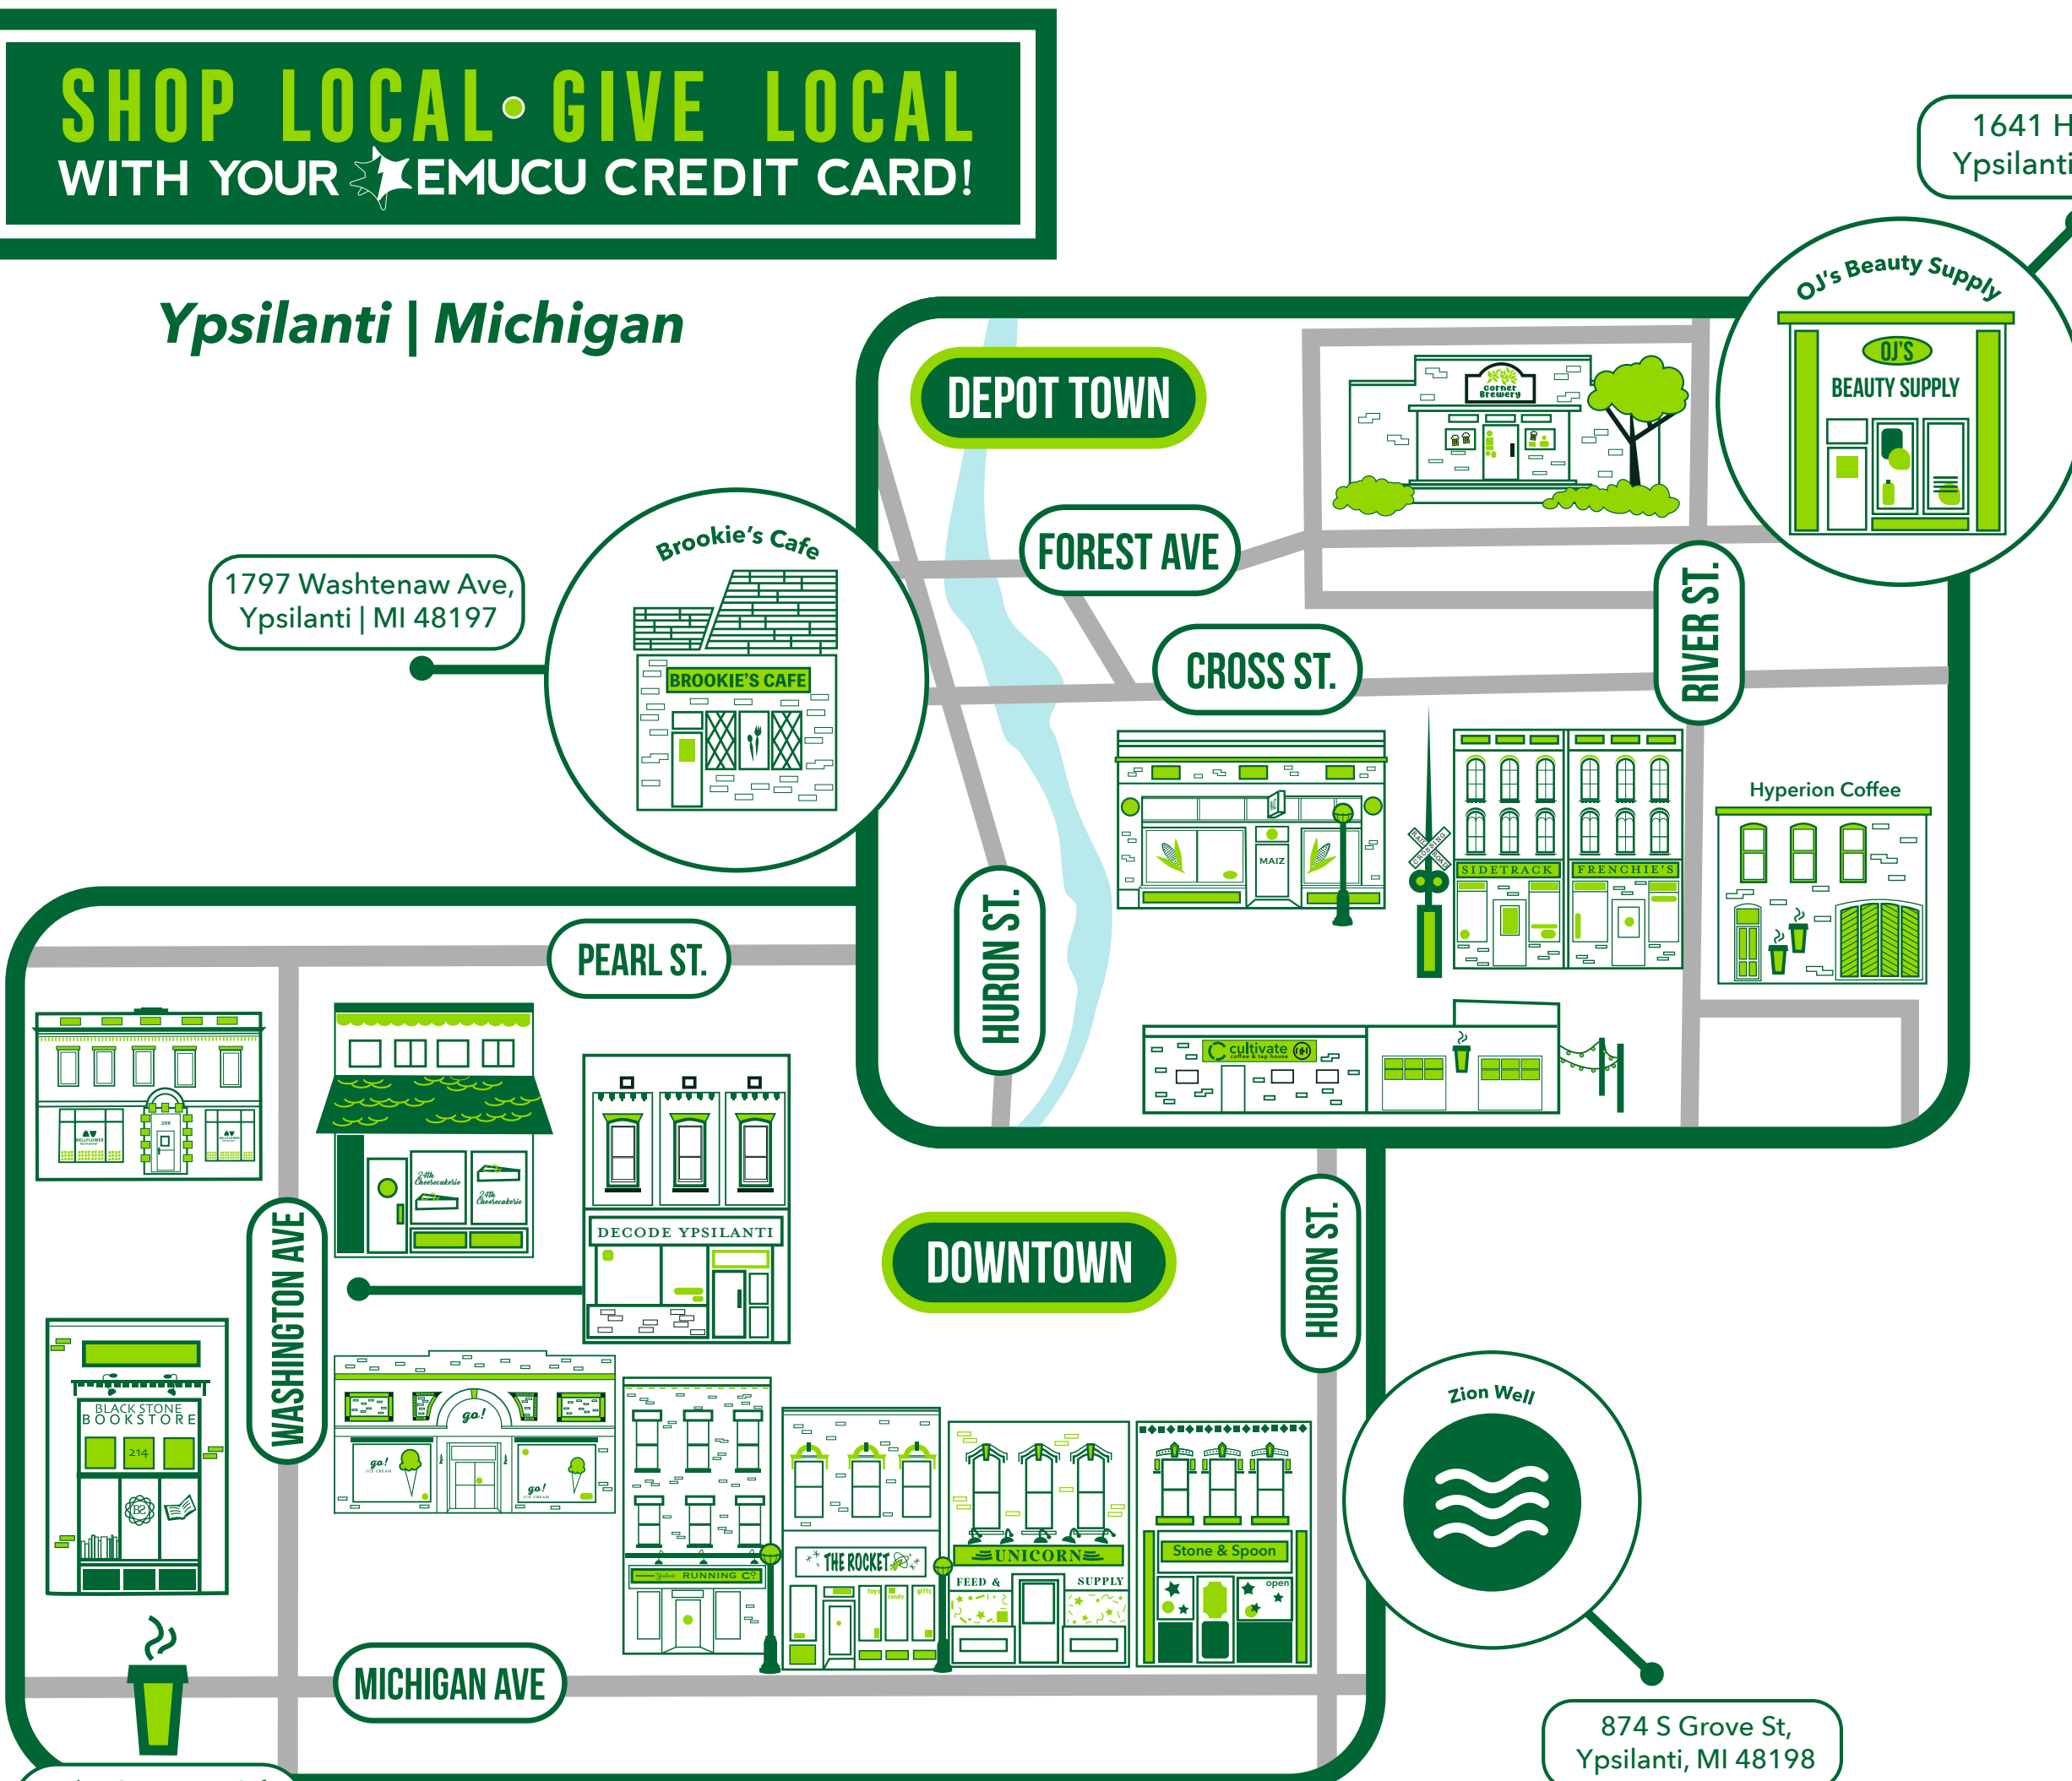

SHOP LOCAL • GIVE LOCAL
 WITH YOUR  **EMUCU CREDIT CARD!**

Ypsilanti | Michigan

DEPOT TOWN

- 24th Cheesecakeerie
- Bellflower Restaurant
- Black Stone Bookstore & Cultural Center
- Bridge Community Café
- Decode Ypsilanti
- Go! Ice Cream
- Stone & Spoon
- The Rocket
- Unicorn Feed & Supply
- Ypsilanti Running Co.

DEPOT TOWN

- Corner Brewery
- Cultivate Coffee and Tap House
- Hyperion Coffee Company
- Maiz Mexican Cantina
- Sidetracks Bar & Grill

OTHER

- Brookie's Café
- OJ's Beauty Supply
- Zion Well

Can't make it to the local business?
 Click on the image to visit their website.
 For more information on EMUCU's
 Shop Local Give Local Campaign, visit