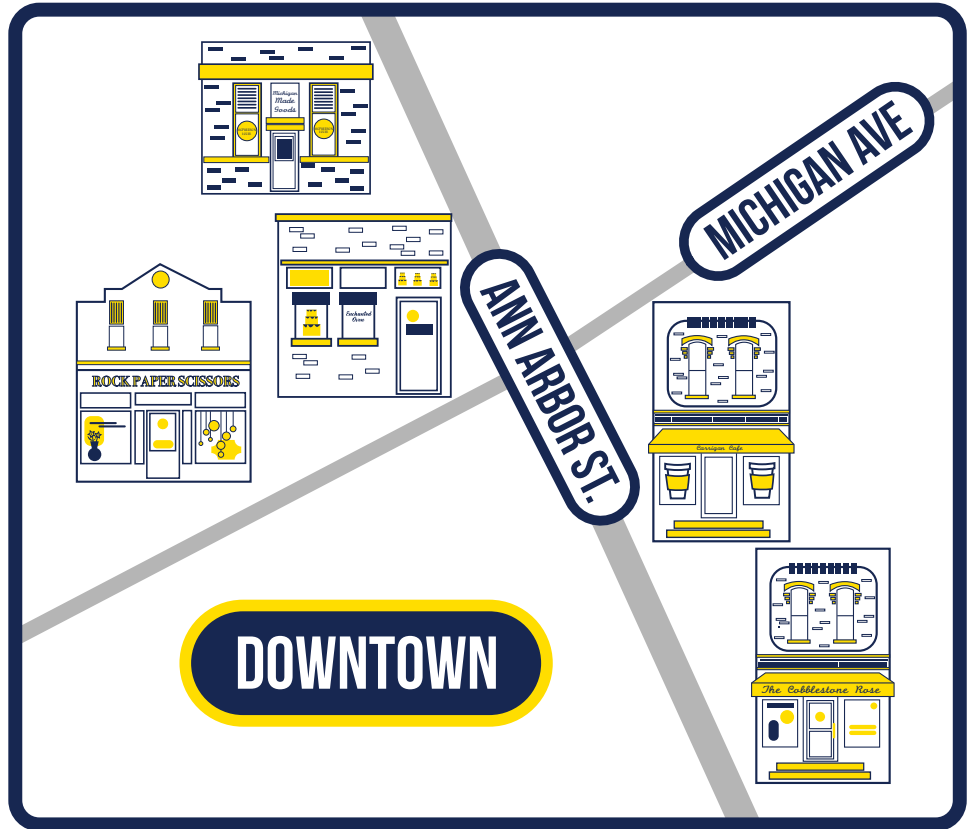

SHOP LOCAL • GIVE LOCAL
WITH YOUR  **UMCU CREDIT CARD!**

Saline | Michigan

DOWNTOWN

Carrigan Café
Enchanted Oven
McPherson Local
Rock Paper Scissors
The Cobblestone Rose

24361 Greenfield Rd Ste. 305,
Southfield | MI 48075

108 E Main St,
Milan | MI 48160

22501 Michigan Ave, Newman St,
Dearborn | MI 48124

Can't make it to the local business? Click on the image to visit their website.
For more information on UMCU's Shop Local Give Local Campaign, visit