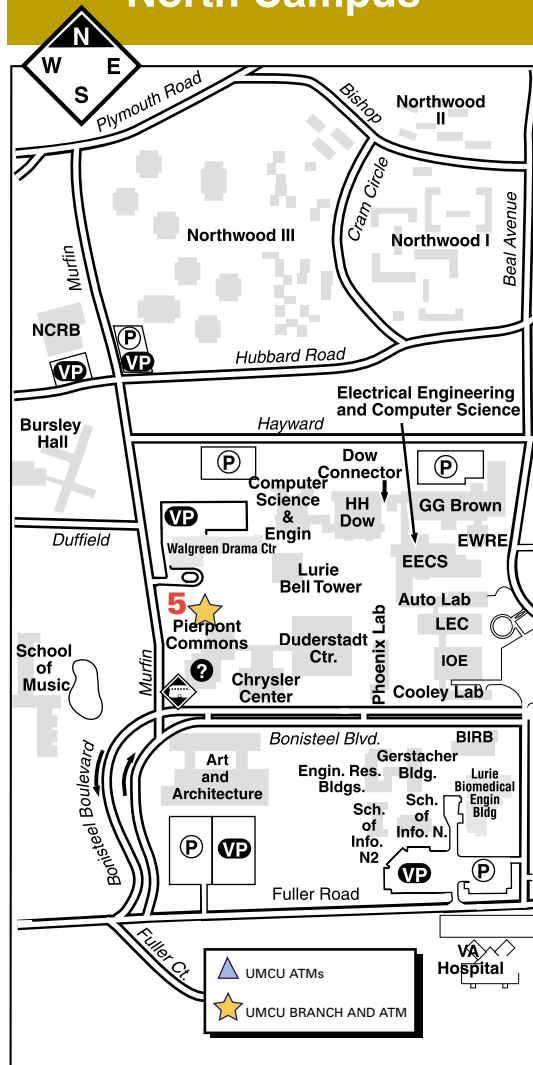

University of Michigan North Campus

© 2007 University of Michigan, MM&D. Maps may not be reproduced without prior permission. For use information call 734-764-9270.