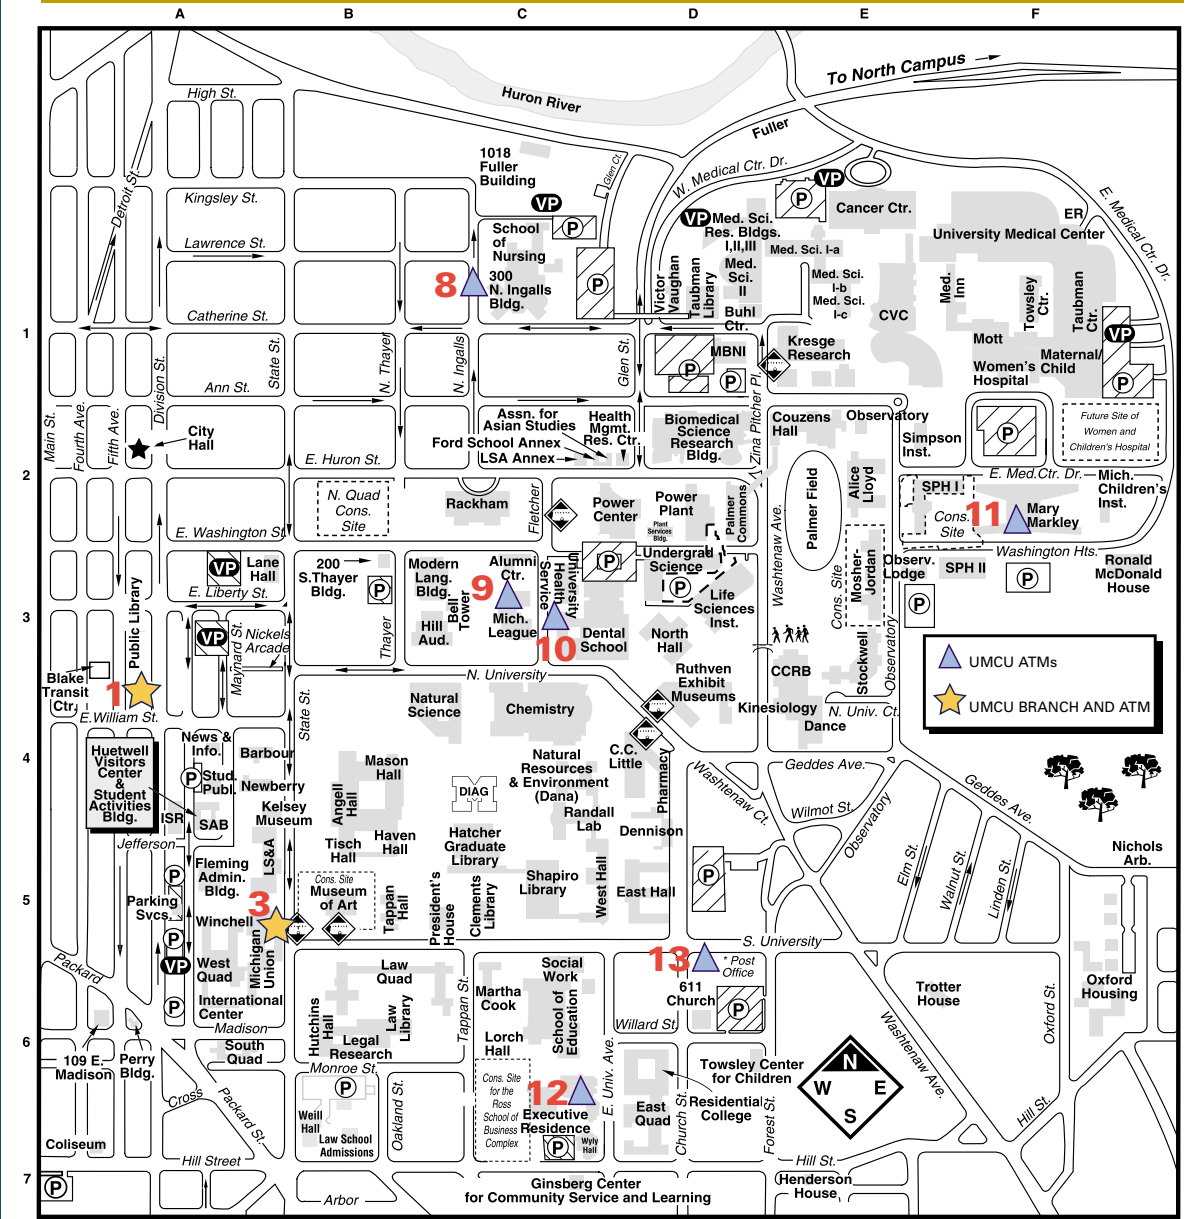

- North Campus Pierpont Commons**
2101 Bonisteel, Suite 1212
Monday – Friday: 9:00 a.m. to 5:30 p.m.
Saturday: closed.
- Jackson Road Branch (not shown)***
4440 Jackson Road between Zeeb and Wagner
Lobby hours:
Monday – Thursday: 9:00 a.m. to 5:30 p.m.
Friday: 9:00 a.m. to 6:00 p.m.
Saturday: 9:00 a.m. to 2:00 p.m.
Drive-In hours:
Monday – Friday: 8:30 a.m. to 6:00 p.m.
Saturday: 9:00 a.m. to 2:00 p.m.
- University of Michigan – Dearborn (not shown)**
1197 University Center
4901 Evergreen Road, Dearborn
Monday – Friday: 9:00 a.m. to 5:30 p.m.
Closed daily: 1:30 p.m. to 2:15 p.m.
Saturday: closed.

U of M North Campus

- North Campus Pierpont Commons**
2101 Bonisteel, Suite 1212
ATMs by branch's door & at northeast building entrance.

Outside Ann Arbor

ATMs (not shown on maps)

- UM – Dearborn**
1197 University Center, student lounge
4901 Evergreen Road
- UM – Dearborn**
Fairlane Center South
19000 Hubbard Drive
- UM – Flint**
University Center
303 E. Kearsley Street
- UM – Flint**
William S. White Building
509 N. Harrison

- Dexter Pharmacy II**
7039 Dexter – Ann Arbor Road
Dexter Crossing Shopping Center

Full service (accepts deposits) ATMs are located at all UMCU branches except UM-Dearborn.

University of Michigan Central Campus