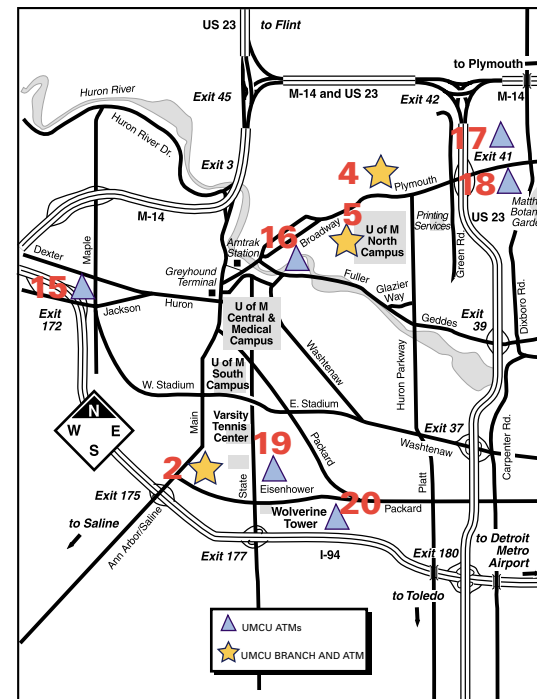

Ann Arbor

© 2007 University of Michigan, Michigan Marketing and Communications. Maps may not be reproduced without prior permission. For use information call 734-764-9270.

6 Jackson Road Branch
(Not shown on map)
4440 Jackson Road
Between Zeeb and Wagner Roads

Office Locations

333 E. William

Located between Fifth Avenue and South Division
Ann Arbor, MI 48104

305 E. Eisenhower Branch & Drive-In

At S. Main Street in Burlington III Office Center
Ann Arbor, MI 48108

Michigan Union

530 S. State St. – Lower Level
Ann Arbor, MI 48109

North Campus Pierpont Commons

2101 Bonisteel – Suite 1212
Ann Arbor, MI 48109

Plymouth Road Branch

2613 Plymouth Road – Traver Village Mall
Ann Arbor, MI 48105

- Dexter Pharmacy II**
7039 Dexter – Ann Arbor Road
Dexter Crossing Shopping Center

Full service (accepts deposits) ATMs are located at all UMCU branches except UM-Dearborn.

University of Michigan Central Campus