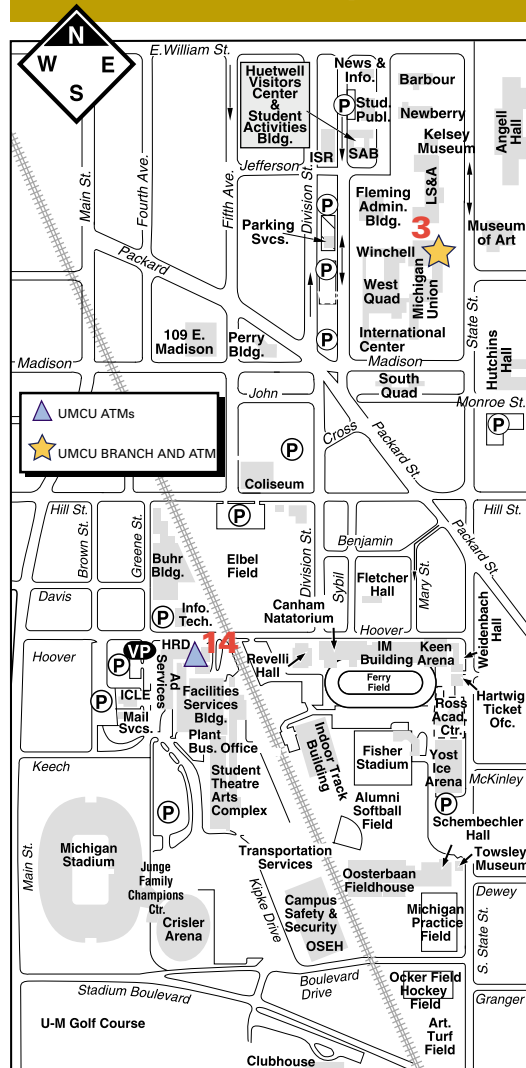

University of Michigan South Campus

© 2007 University of Michigan, MM&D. Maps may not be reproduced without prior permission. For use information call 734-764-9270.